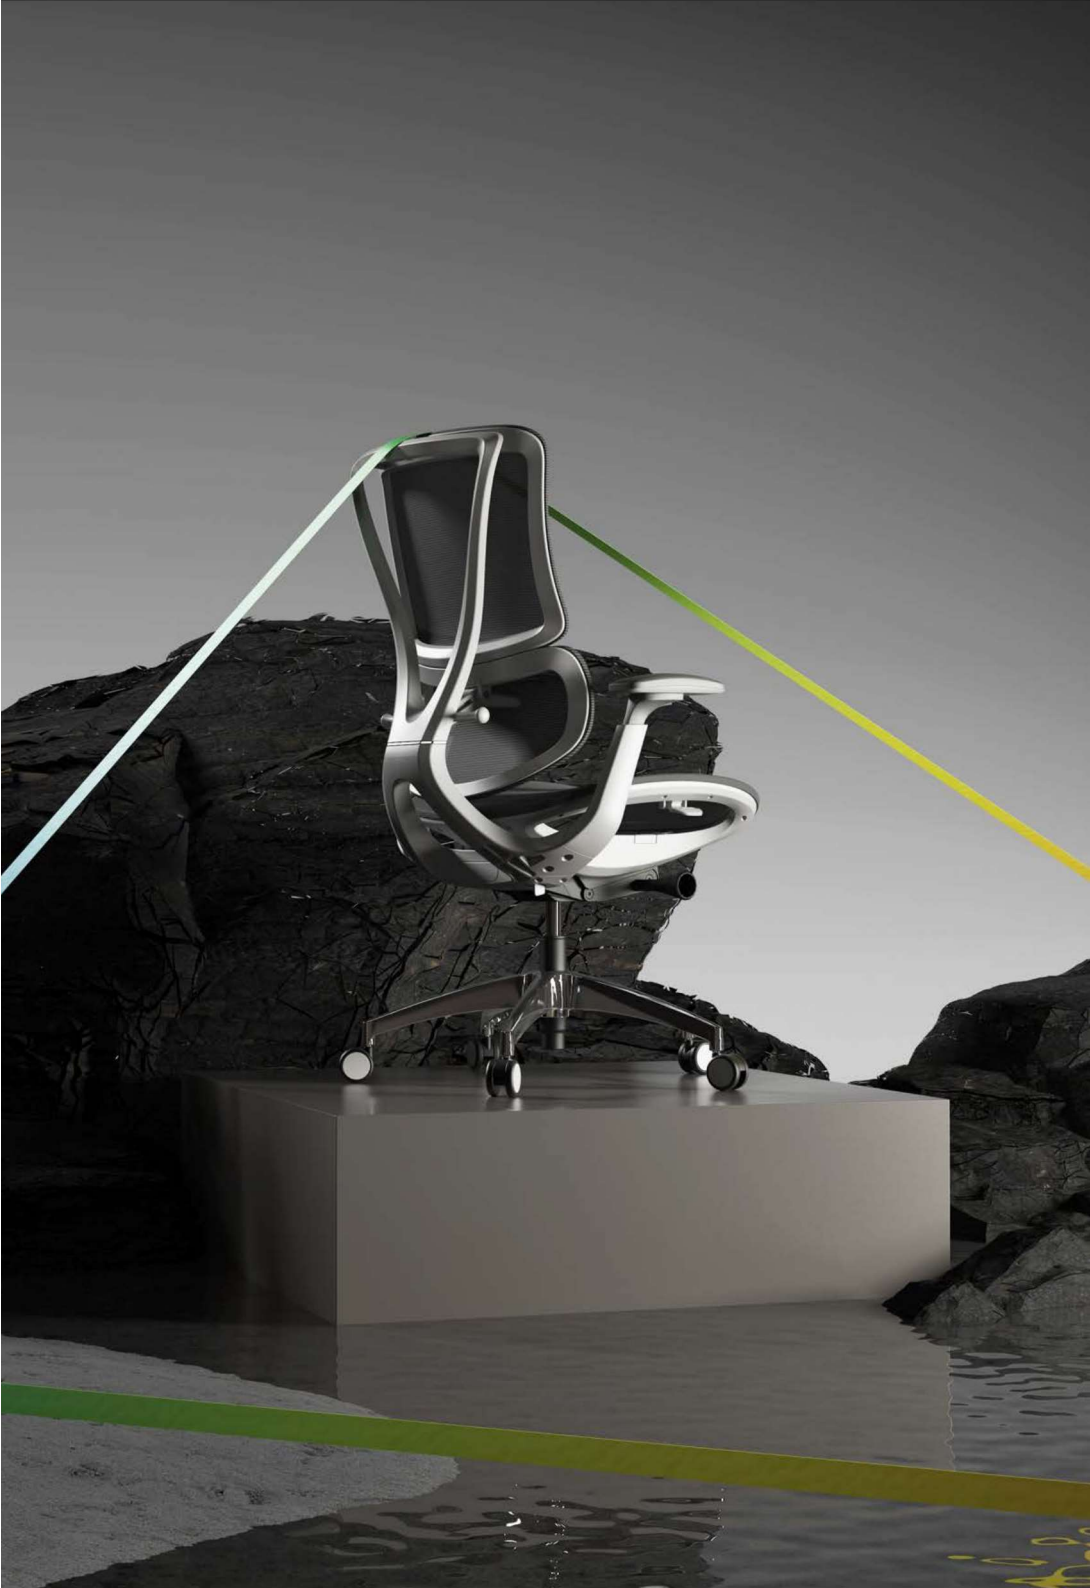

# INTERPRET THE BEAUTY OF TECHNOLOGY

揭秘未来办公的无限曼妙

Reveal the infinite beauty of the future office

智能随动腰托  
动态贴合脊柱

Intelligent follow-up lumbar  
support, dynamic fit spine

双背联动  
动态感知

Double back linkage,  
dynamic sensing

无级**调档**，随时随地支撑腰椎，体贴**护腰**

，搭配智能抽拉**脚托**，兼具美学、实用与稳

定性

Stepless shift, support the lumbar spine anytime and anywhere, considerate waist protection, with intelligent pull footrest, both aesthetic, practical and stability.

## 全网面坐垫

Mesh seat

空气坐感, 微孔散热

弧形曲面贴合各种身形

Air sitting sense, micro hole heat dissipation.

Curved surface fits a variety of body shapes.

## 挑空式定型棉坐垫

Cantilevered modeling foam seat

造型轻巧, 坐感舒适

功能与美观的结合

Lightweight in shape, comfortable to sit.

A combination of function and beauty.